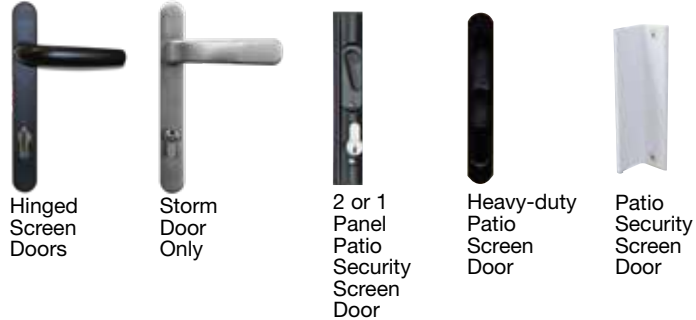

Hardware

Hinged
Screen
Doors

Storm
Door
Only

2 or 1
Panel
Patio
Security
Screen
Door

Heavy-duty
Patio
Screen
Door

Patio
Security
Screen
Door